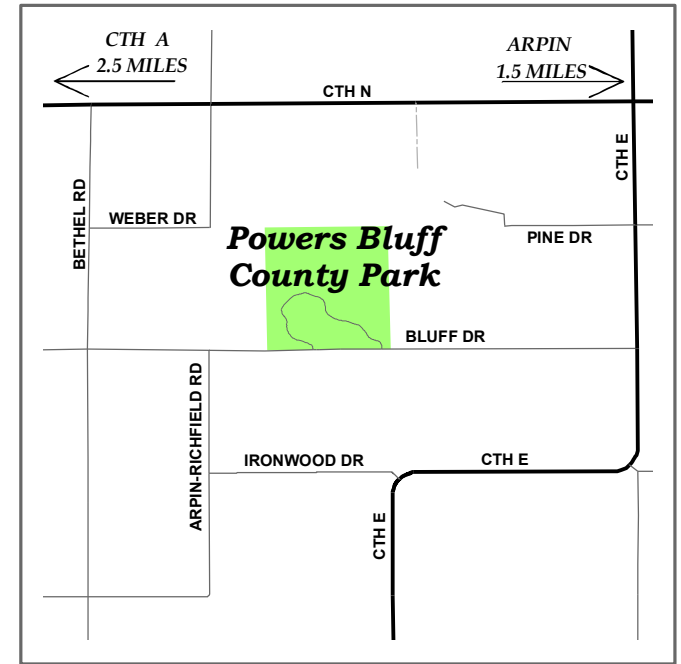

Powers Bluff County Park

6990 Bluff Drive
Arpin, WI 54410

Legend

Playground Equipment	Hiking/Ski Trail - 1.3 miles
Stone Fireplace	Nature Trail - 1.25 miles
Terminal Station	Park Road
Park Gate	Service Road
Radio Tower	Tow Line
Registration Station	Walking Path
Tree Line	Local Roads
Open Space / Ski Runs	Snowmobile Trail
Park Boundary	Parking