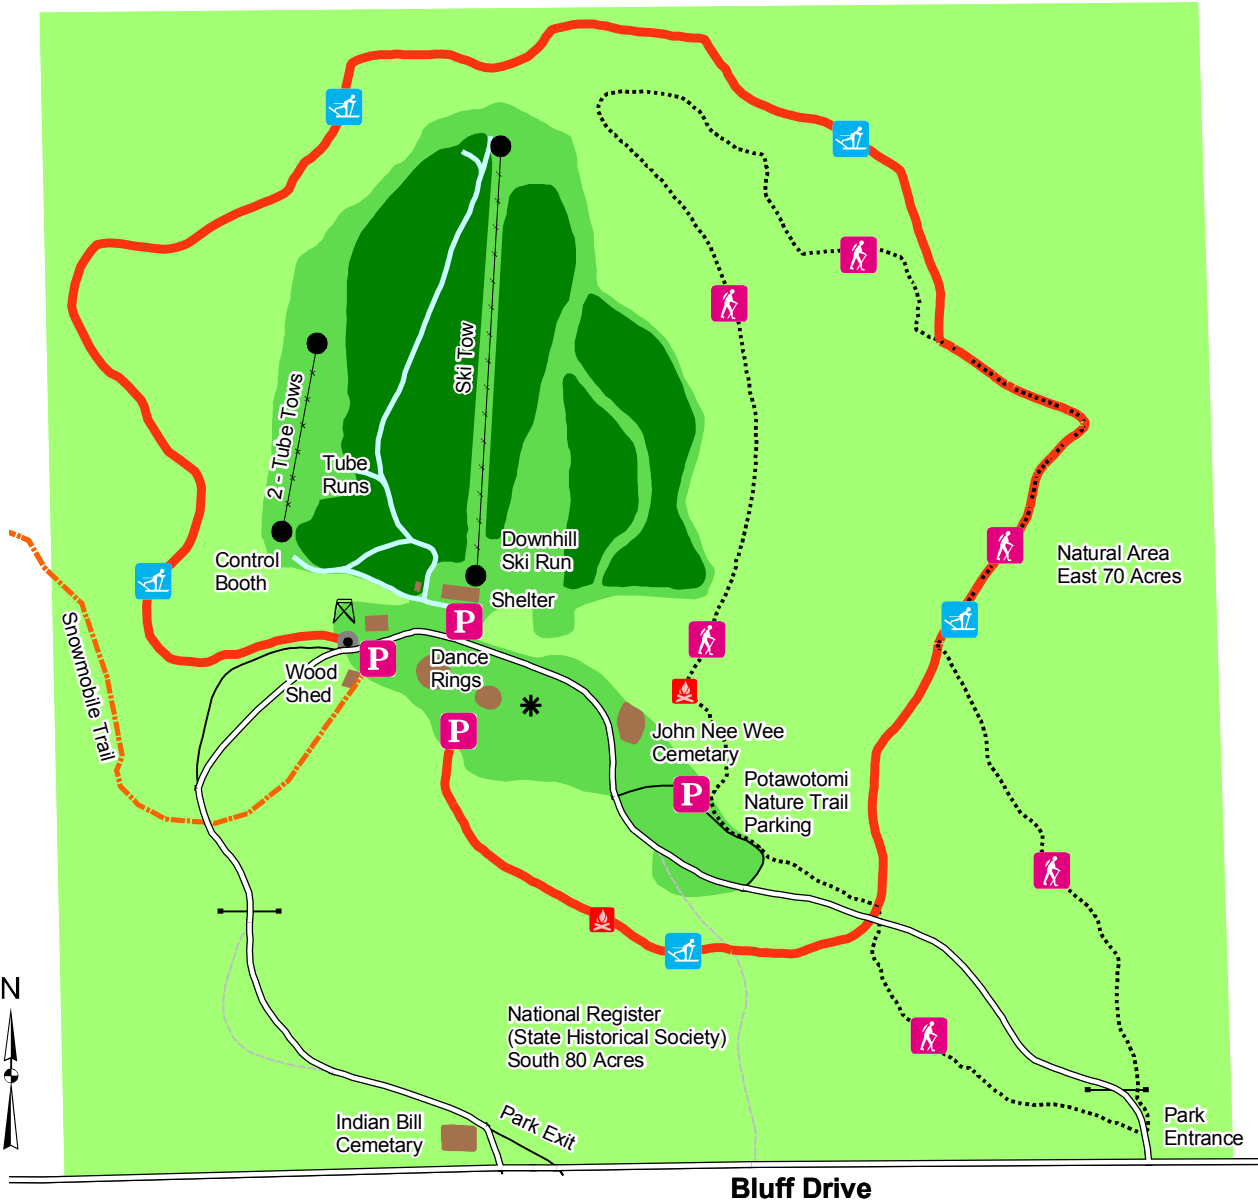

Powers Bluff County Park

6990 Bluff Drive
Arpin, WI 54410

Legend

Playground Equipment	Hiking/Ski Trail - 1.3 miles
Stone Fireplace	Nature Trail - 1.25 miles
Terminal Station	Park Road
Park Gate	Service Road
Radio Tower	Tow Line
Registration Station	Walking Path
Tree Line	Local Roads
Open Space / Ski Runs	Snowmobile Trail
Park Boundary	Parking