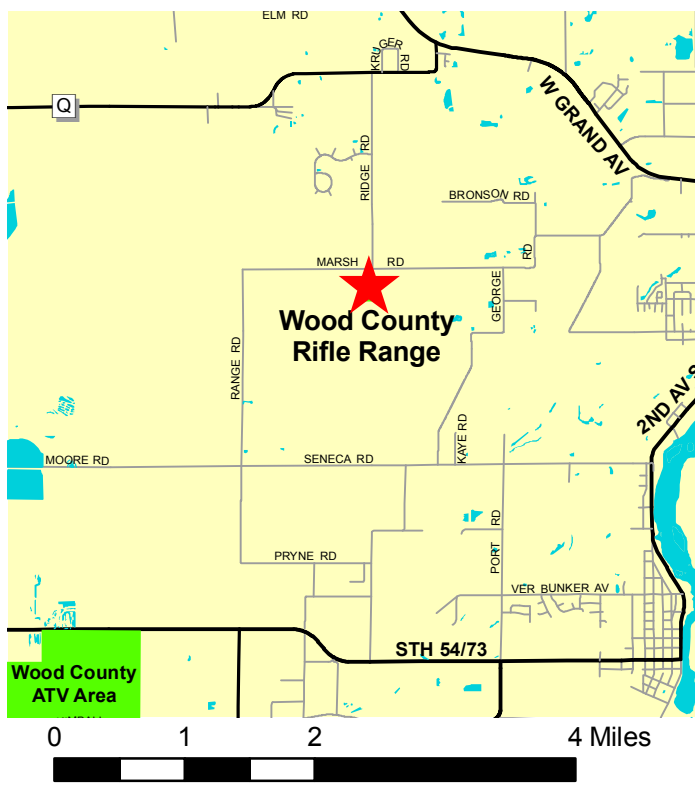

Marsh Road

Wood County Rifle Range Area

3.5 miles West of Wisconsin Rapids
Wisconsin Rapids, WI 54494

Location Map

Legend

- Information Sign
- Shooting Station
- 25 yard target
- 50 yard target
- 100 yard target
- Shooting Lane
- Path
- Parking Lot
- Local Roads
- Area Boundry
- Water

The Rifle Range is open year round from sunrise to sunset. There are eight shooting stations available. No fee is required. There is no range master so you must bring your own targets.

Cardboard Targets Only.
Please observe the posted rules.